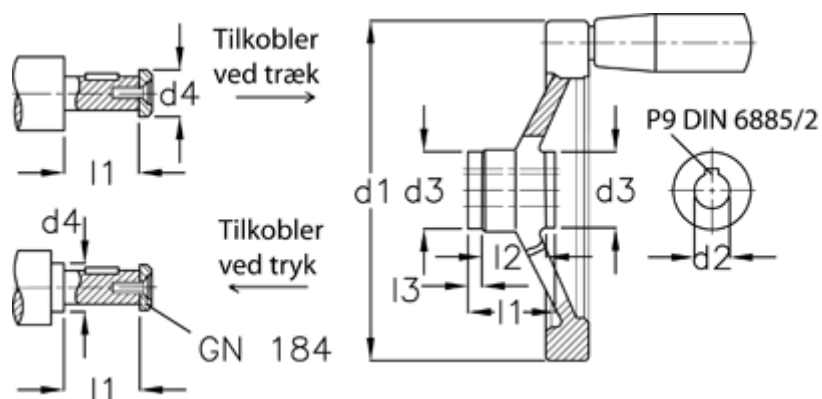

Article number: 20371299

Description: E+G Handwheel
GN 321.4-125-K12-D-DR

Measures

$d1$	= 125
$d2$ H7	= 12
$d3$	= 28
$d4$ max	= 17
$l1$	= 28.5
$l2$	= 18
$l3$	= 5